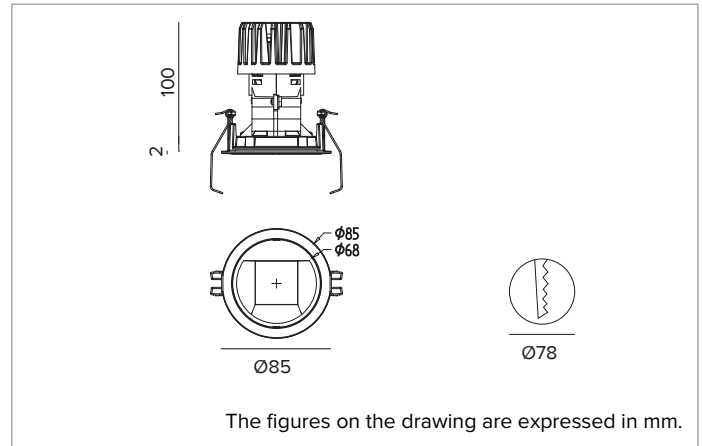

## Recessed LED Downlight in a trim version

		4000K	H(m)	D1(m)	D2(m)	Emax(lx)
		Ra90	42°	73°		
Fixture Power	13W	1	0.83	1.56	947	
Source Flux	1736lm	2	1.65	3.11	237	
Fixture Flux	1051lm	3	2.48	4.67	105	
Efficacy	78lm/W	4	3.31	6.23	59	
TS1393	Imax=625cd/klm	Imax	1084cd	5	4.13	7.78 38